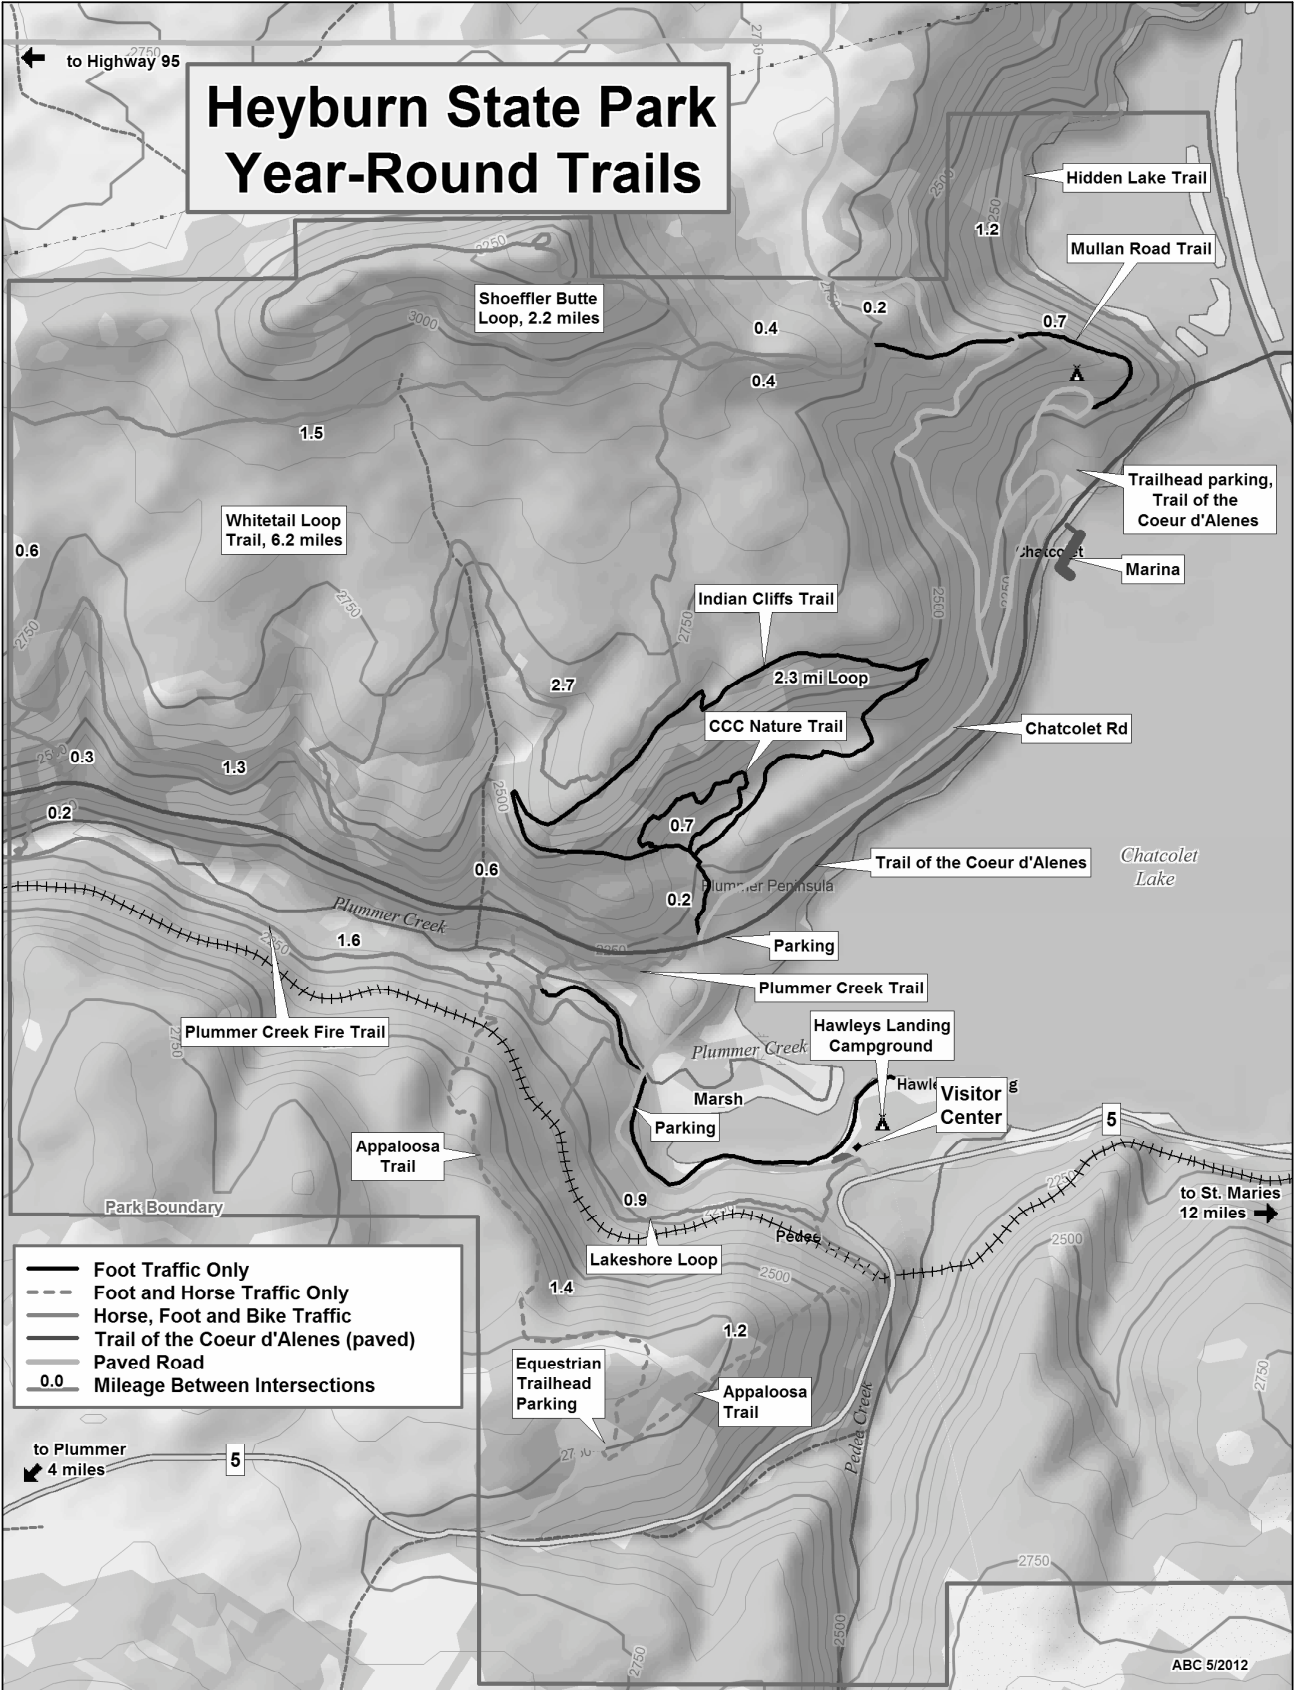

Heyburn State Park Year-Round Trails

Legend

- Foot Traffic Only
- - - Foot and Horse Traffic Only
- Horse, Foot and Bike Traffic
- Trail of the Coeur d'Alenes (paved)
- Paved Road
- 0.0 Mileage Between Intersections

Data use subject to license.

© DeLorme. XMap® 6.

www.delorme.com

ABC 5/2012